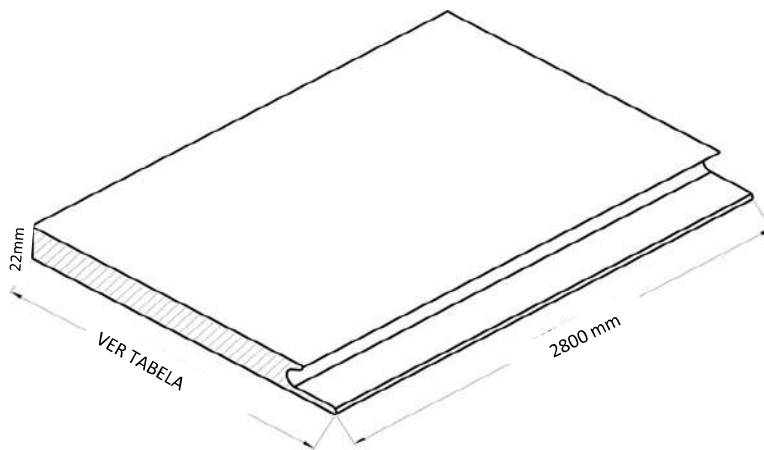

DERHANDLE PREMIER - Bandas e Painéis

Painéis revestidos com filme decorativo PET

Contraface melamina á cor

Acabamentos em Anti-dedadas, brilho e anti-risco e madeiras

LINHA DE PRODUTO	GRUPO I	GRUPO II	GRUPO III	GRUPO IV
PREMIER SUPER MATE	DERMPET -60	DERMPET-58; DERMPET- 57; DERMPET- 64; DERMPET- 56; DERMPET - 241;	DERMPET - 242; DERMPET - 243	
PREMIER BRILHO	DERBPET-70	-		
PREMIER PLUS	Artic White Matt-31	-		
PREMIER WOOD	-	-		Derwpet-10; Derwpet-11; Derwpet-12; Derwpet - 13;

Acabamento: HG -Brilho; SM - Matt/Mate